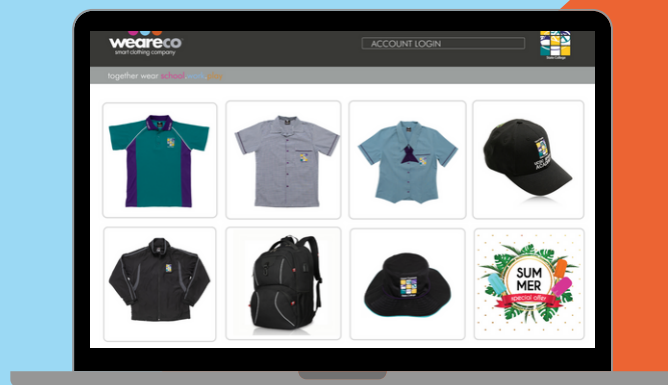

together wear ordering smarter

create
direct
deliver

Introducing Salesnet, our new online portal for our wholesale school clothing partners.

Bringing all your ordering information together in just a few clicks. As a Weareco customer you can now place orders, download invoices, make payments and access sales and marketing resources via your own personalised Weareco Salesnet Account where you can view your customised apparel line and request orders when you need to.

Weareco Account Executive's will be in touch with your login details from 1st May 2020.

SalesNet Smarter Benefits:

- Gain complete visibility of your products, prices and order history for better decision making for indent sales and top up orders.
- Take advantage of our Weareco trade promotions or clearance on seasonal generic stock.
- Become more empowered to manage your orders and your account and delivery status.
- Need to draw from Holding Stock? Order from real stock volumes and get instant order confirmations from us without any need to contact us directly.